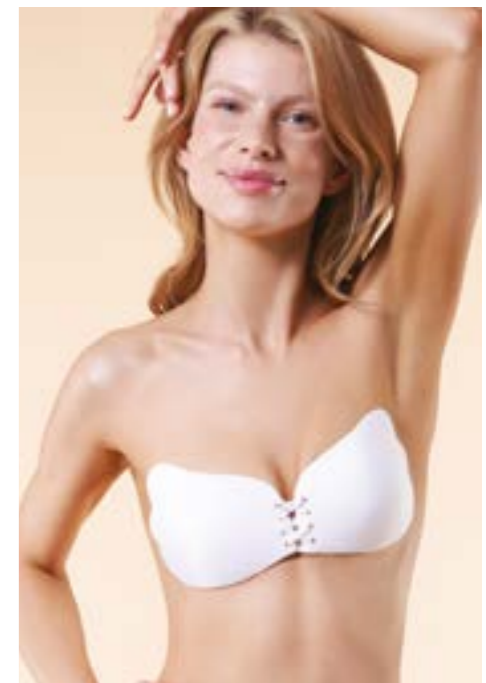

SECRET TAPE

SECRET TAPE

5 CM, 10 CM
200 199

5 CM, 10 CM
200 199

PS-01 PUSH-UP STRIPS

PS-02 LIFT-UP STRIPS

STRIPS PS-03 ALL-UP

NIPPLE COVERS PS-08 LIGHT ALL-UP