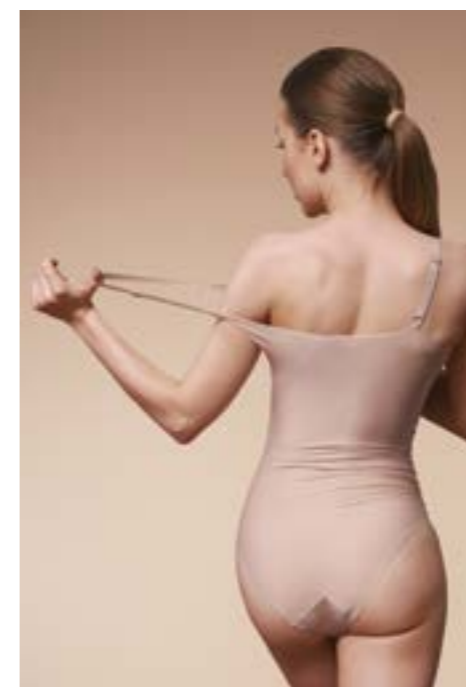

FLEXI-ONE TANK

BODY FLEXI-ONE

SLIP FLEXI-ONE

REGULAR

ONE SIZE
(XS-M, L-2XL)

200 199

ONE SIZE
(S-XL)

200 199