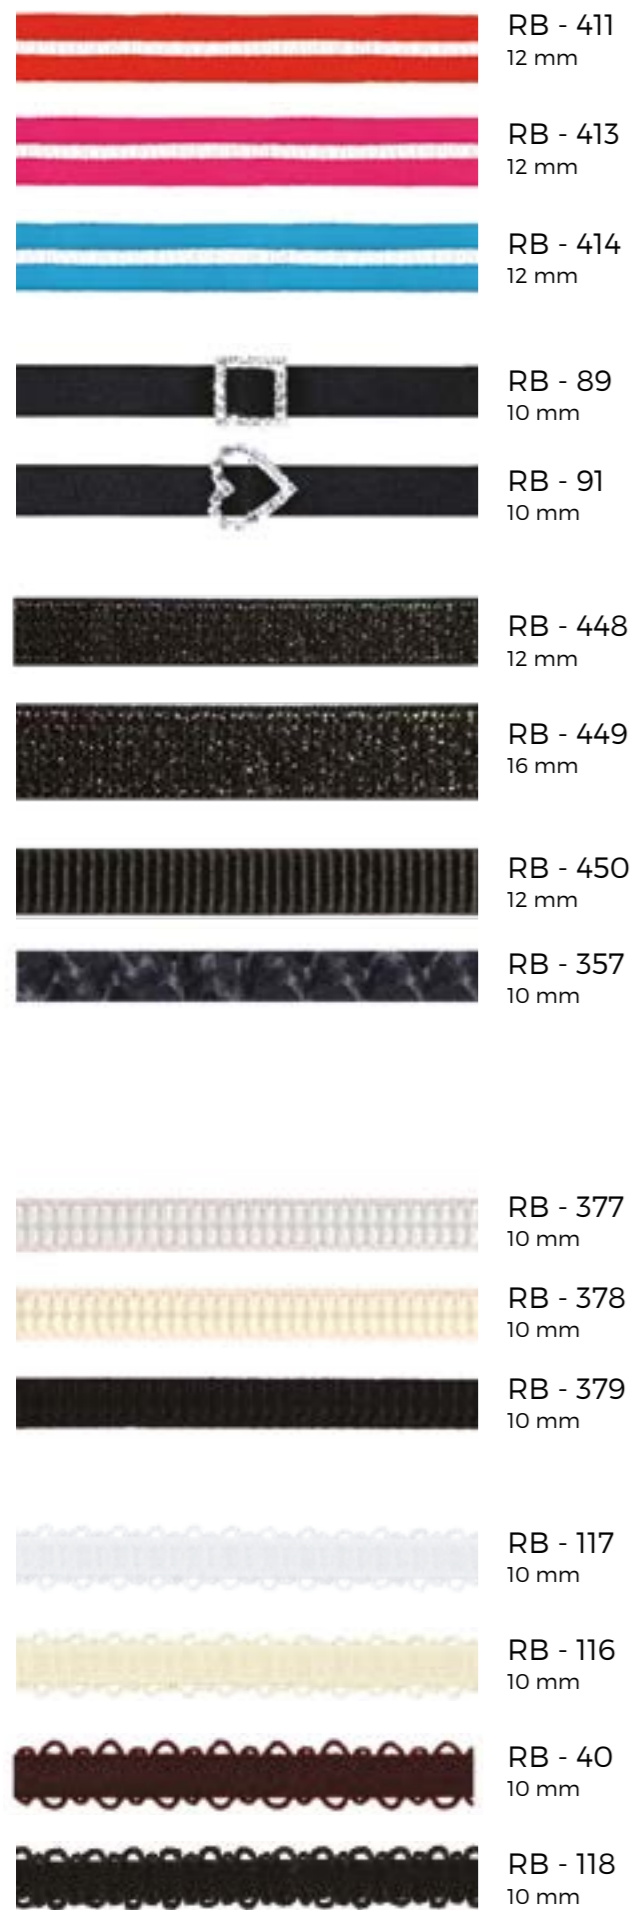

RB - 337
10 mm

RB - 385
10 mm

RB - 25
10 mm

FABRIC STRAPS

FABRIC STRAPS

FABRIC STRAPS WITH DOUBLE FASTENER

FABRIC NECK STRAPS

TRANSPARENT NECK STRAPS