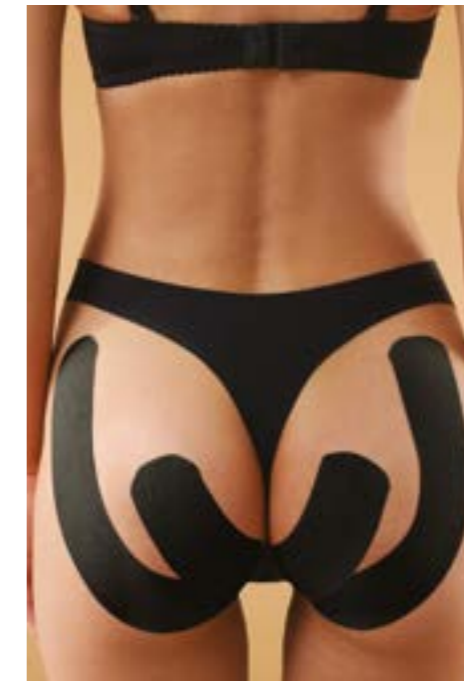

SECRET TAPE

SECRET TAPE

5 CM, 10 CM
200 199

5 CM, 10 CM
200 199

PS-01 PUSH-UP STRIPS

PS-02 LIFT-UP STRIPS

STRIPS PS-03 ALL-UP

NIPPLE COVERS PS-08 LIGHT ALL-UP