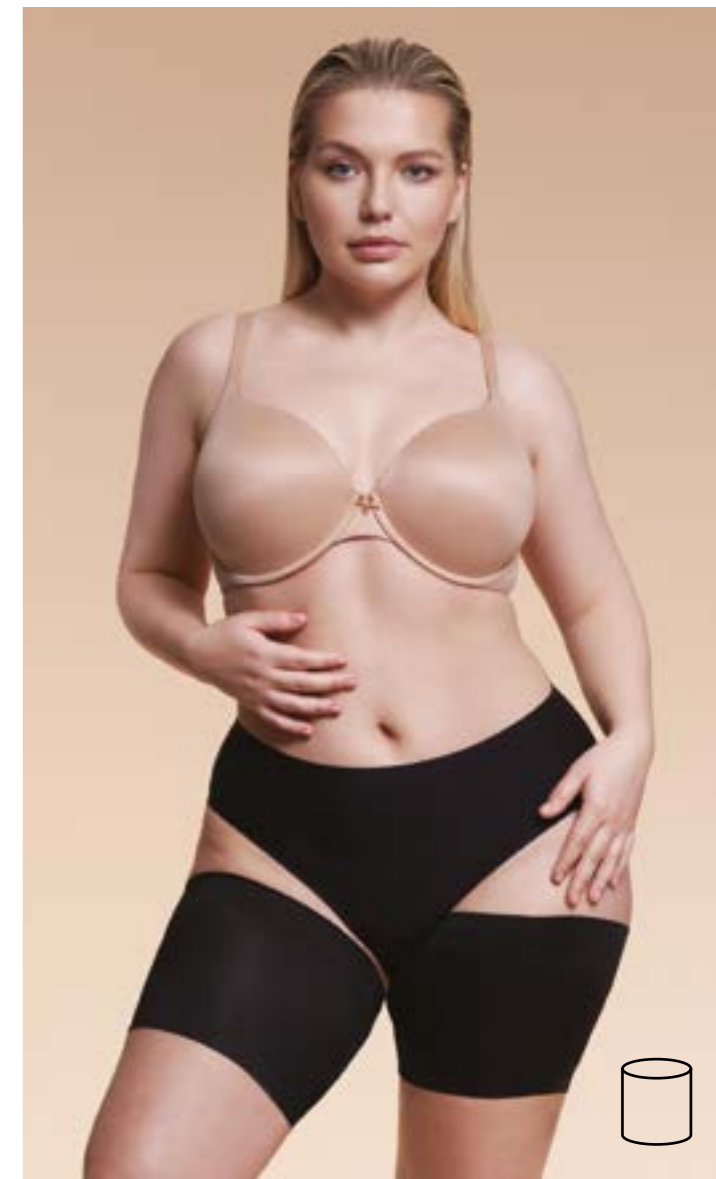

S, M, L, XL, 2XL, 3XL

100 200 199 505

CONTROL

AMBER MAXI

AMBER MAXI HIGH

SHORTS COMFORT

THIGH BANDS COMFORT

LIGHT SHAPING LEVEL