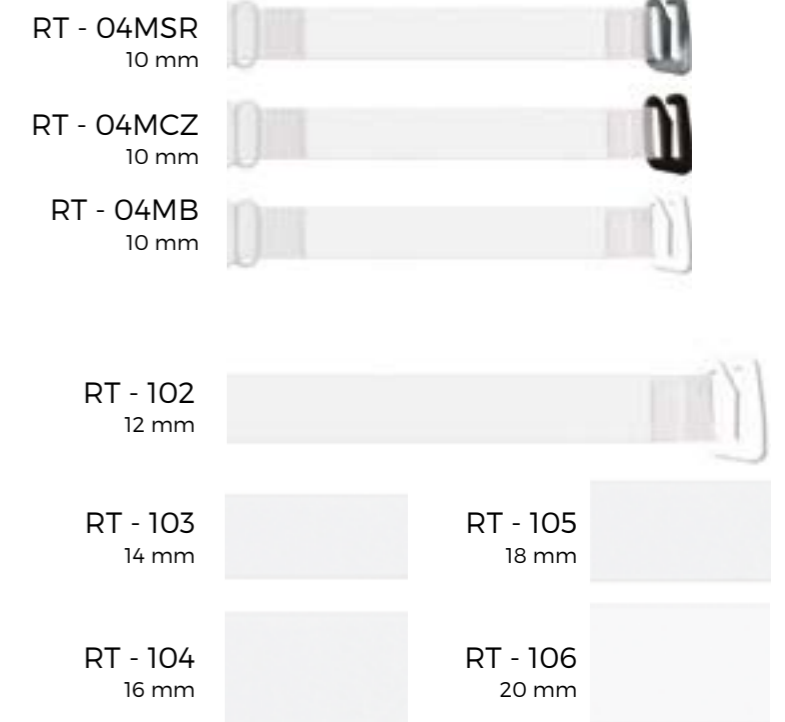

TRANSPARENT STRAPS

TRANSPARENT STRAPS WITH METAL BUCKLES