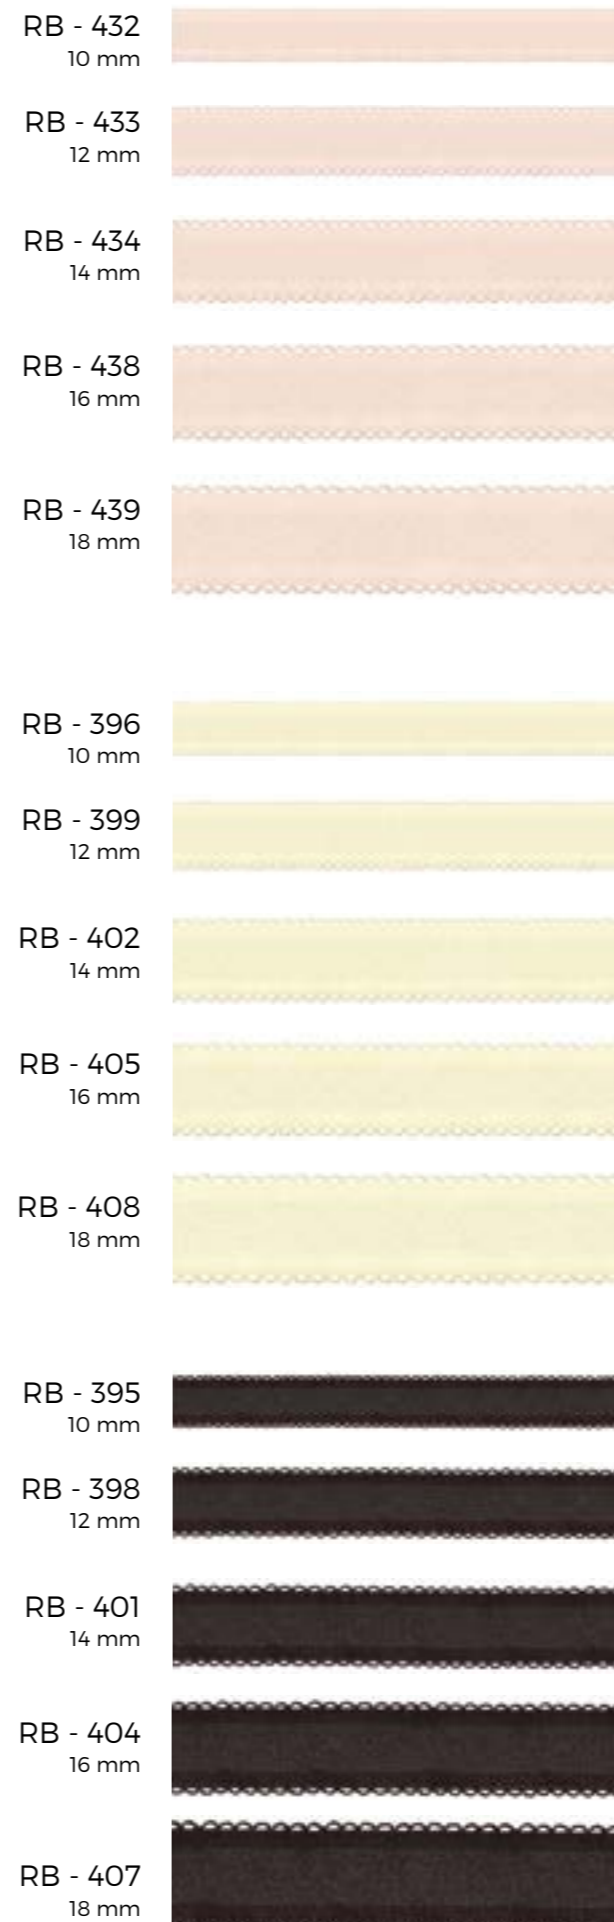

FABRIC STRAPS

FABRIC STRAPS WITH DOUBLE FASTENER