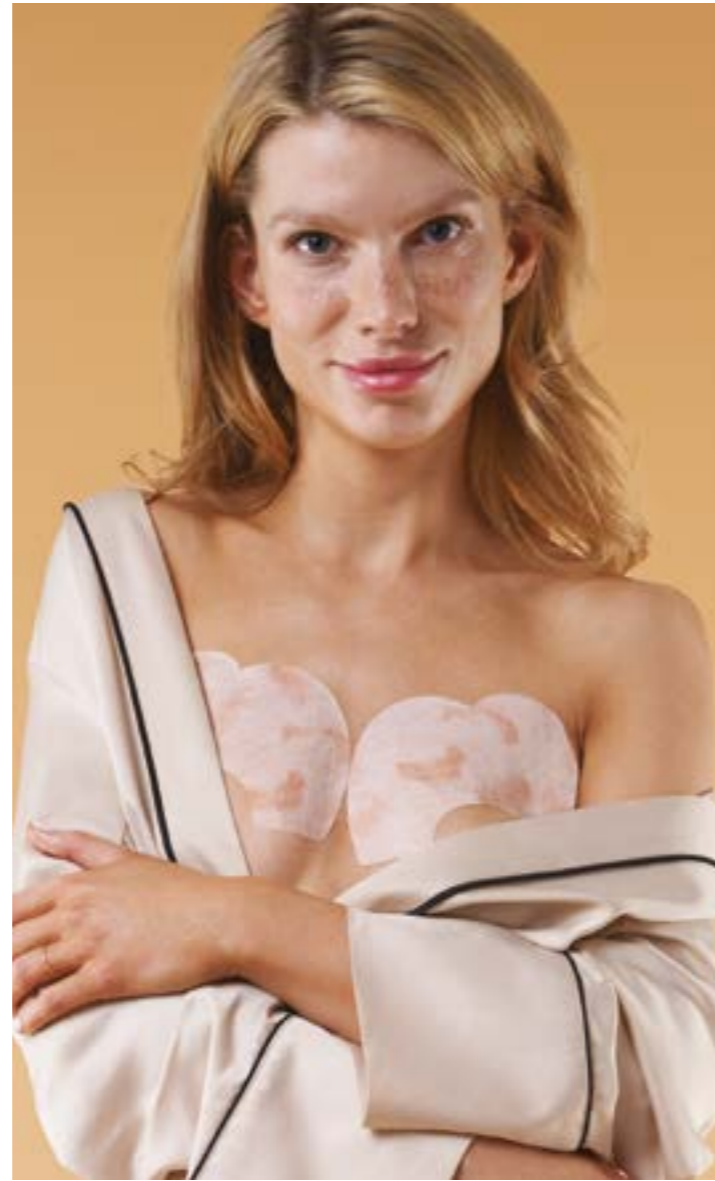

SECRET TAPE

SECRET TAPE

5 CM, 10 CM
200 199

5 CM, 10 CM
200 199

PS-01 PUSH-UP STRIPS

PS-02 LIFT-UP STRIPS

STRIPS PS-03 ALL-UP

NIPPLE COVERS PS-08 LIGHT ALL-UP